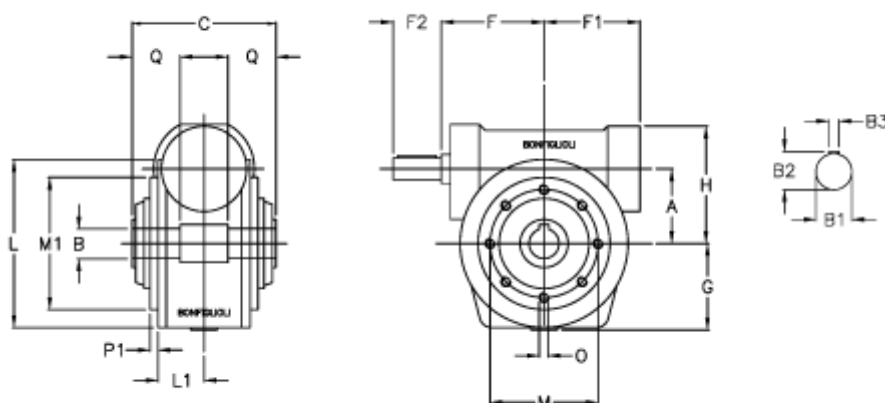

Article number: 3901130020700

Description: Worm gear with solid input shaft  
VF 130P-20-HS

## Measures

a	= 130.0	F1 = 154	O = 16
B	= 45	F2 = 60	P1 = 4.0
B1	= 30	g = 195	Q = 52.5
B2	= 33.0	H = 195	
B3	= 8	L = 310.0	
C	= 165	L1 = 245.0	
Description	= VF 130P-xx-HS	m = 215	
F	= 160.0	M1 = 191	